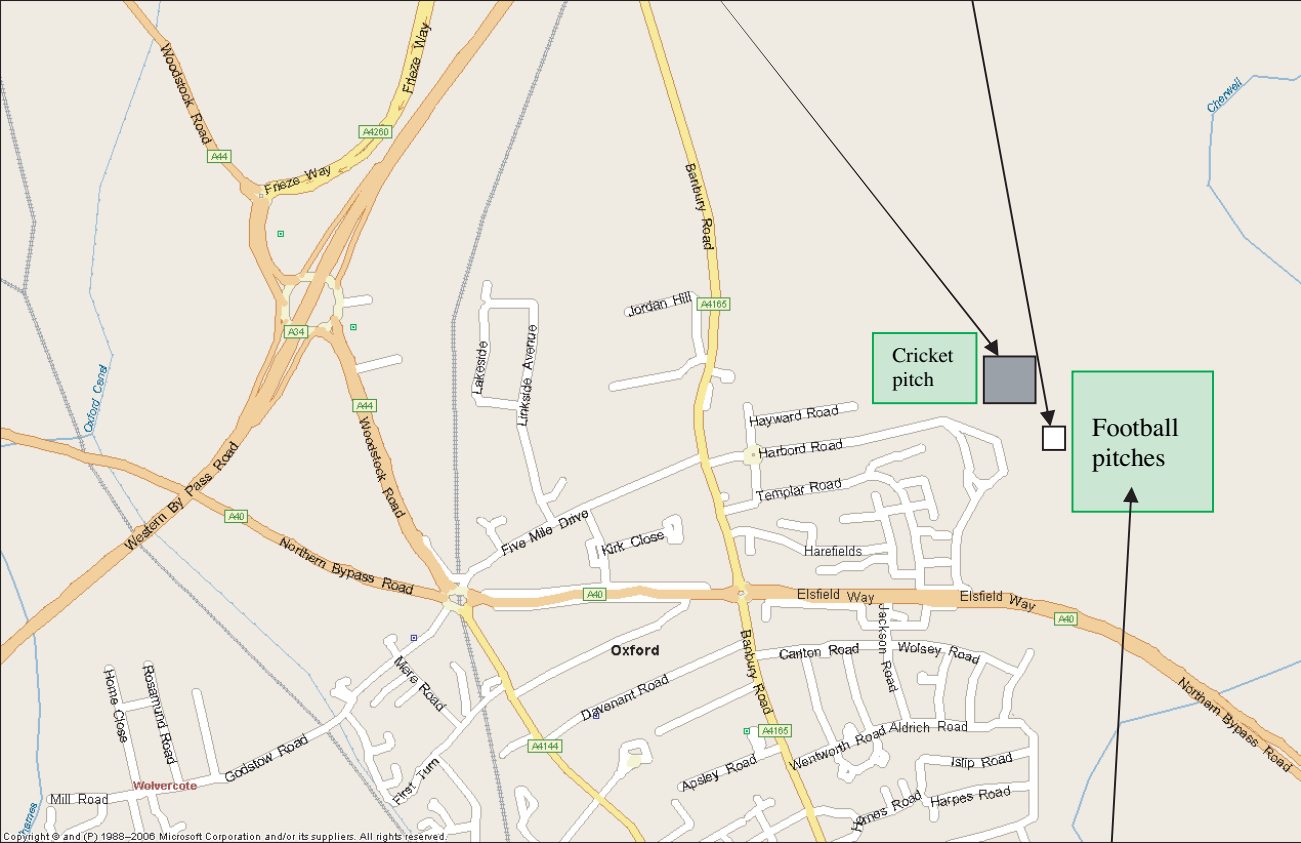

Directions to Summertown Stars tournament, Cutteslowe Park OX2 8ES

We look forward to seeing you at our tournament in Cutteslowe Park .

To minimize the impact of the tournament on nearby residents we would encourage the following:

- walk, cycle or use public transport, if at all possible
- if you need to drive, then share lifts
- use our FREE stewarded tournament car park in Cutteslowe Park as marked
- PLEASE AVOID PARKING IN RESIDENTIAL ROADS.

Free tournament car park at the bottom of road into park leading from Harbord Road, past public car park and cricket pitch

Bottom Pavilion

Football pitches (one minute's walk from car park)