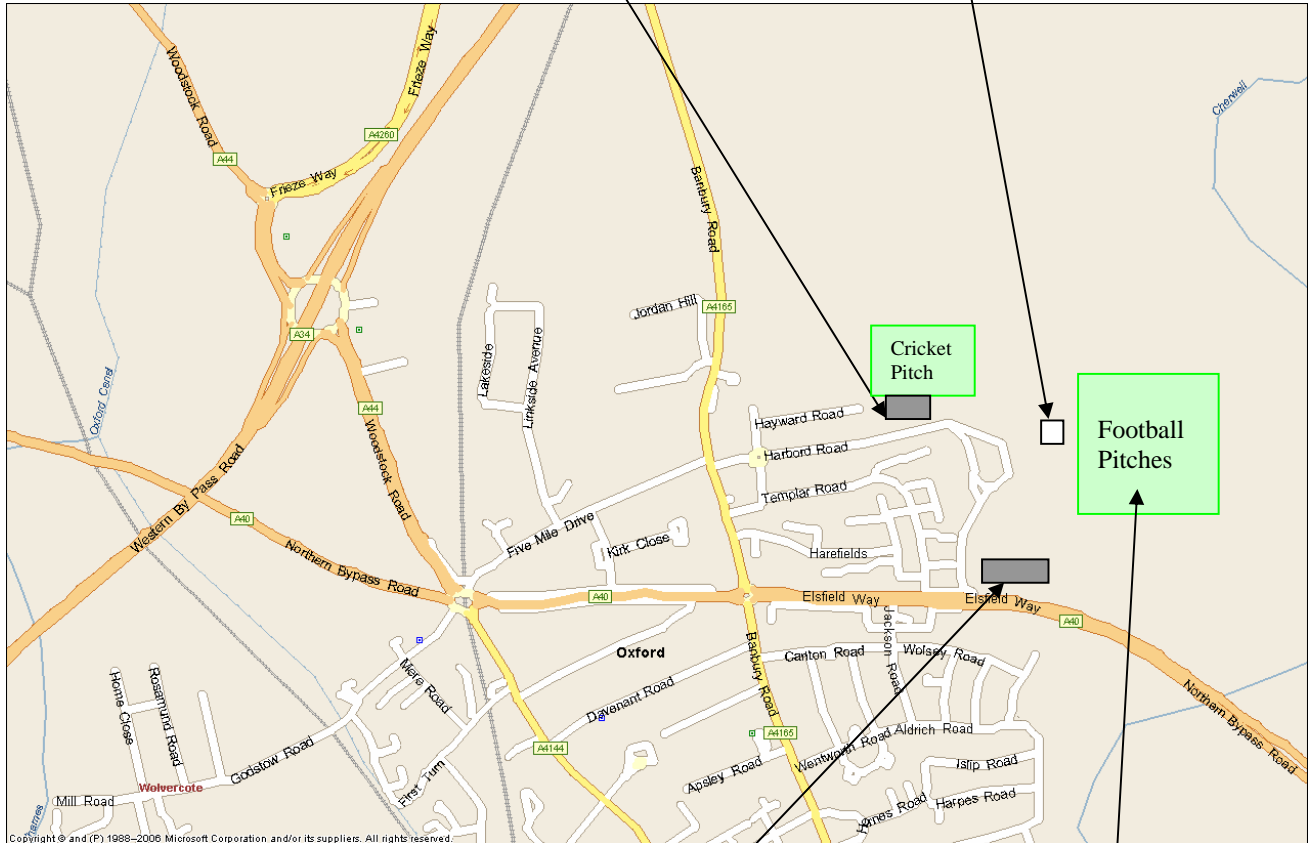

Directions to Summertown Stars Cutteslowe Park OX2 8ES

Car Park at the bottom of Harbord Road opposite Cricket Pitch)

Bottom Pavilion

Football Pitches (Two minutes walk from Car Parks)

Car Park
(Accessible only from North bound carriageway of Elsfeld Way (A40))